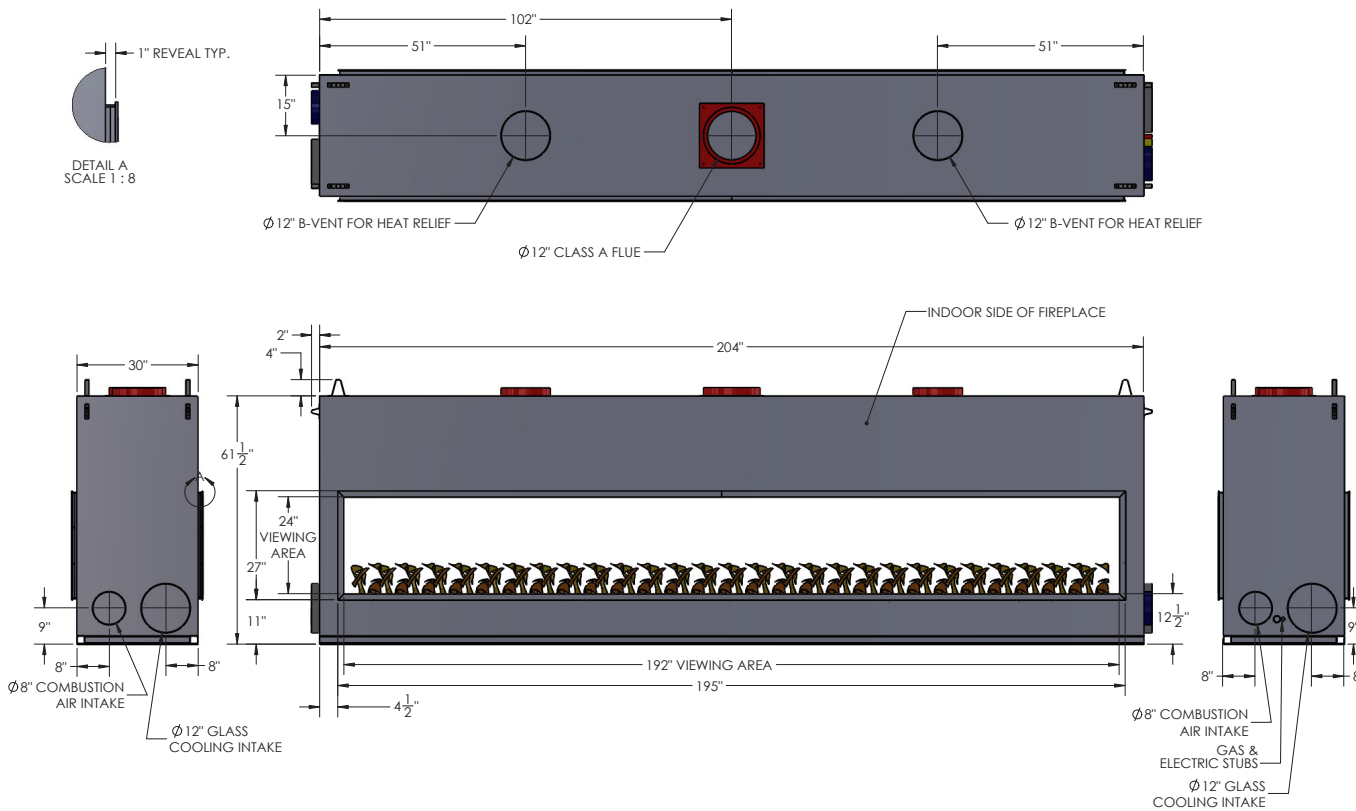

# ACUCRAFT FIREPLACE SPEC SHEET

MODEL: A-BL-16-10  
SERIES: BLAZE

## DIMENSIONS

<b>Viewing Area:</b>	192"W x 24"H, Sealed
<b>Dimensions:</b>	204"W x 61½"H x 30"D

## FRAMING SPECIFICATIONS

A	B	C
208"	65½"	30"

Acucraft Fireplaces  
Big Lake, MN  
Acucraft.com  
888-317-6499  
info@acucraft.com

## SPECIFICATIONS

<b>Viewing Area:</b>	192"W x 24"H	<b>BTUs/Hour:</b>	225,000
<b>Fireplace Dimensions:</b>	204"W x 61 1/2"H x 30"D	<b>Combustion Air Intake:</b>	Dual 8"
<b>Burner Length:</b>	186"	<b>Class A Flue Size:</b>	12"
<b>Min. Inlet Pressure:</b>	7" W.C. NG, 11" W.C. LP	<b>Max. Inlet Pressure:</b>	14" W.C. NG, 14" W.C. LP
<b>Fuel Type:</b>	Natural Gas or Propane	<b>Controls:</b>	On/Off Switch
<b>Power Venting:</b>	Enervex RS12 (Flue), Dual Enervex RS16 (Heat Relief)	<b>Electrical:</b>	110V AC