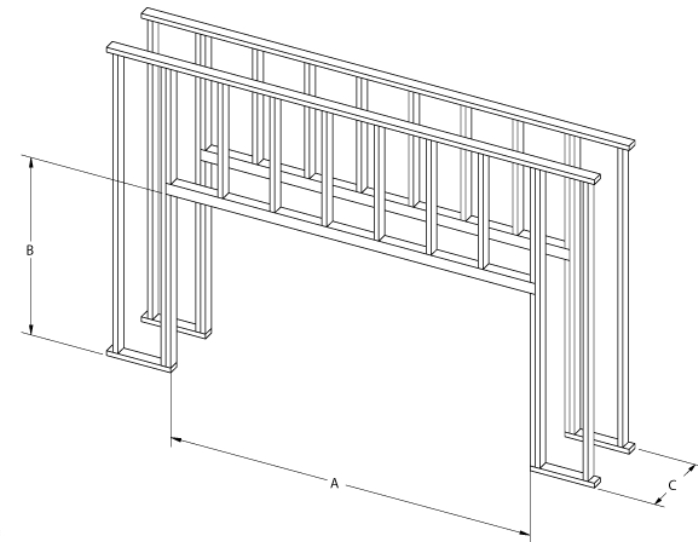

ACUCRAFT FIREPLACE SPEC SHEET

MODEL: A-BL-16-10
SERIES: BLAZE

DIMENSIONS

Viewing Area:	192"W x 24"H, Sealed
Dimensions:	204"W x 61½"H x 30"D

FRAMING SPECIFICATIONS

A	B	C
208"	65½"	30"

Acucraft Fireplaces
Big Lake, MN
Acucraft.com
888-317-6499
info@acucraft.com